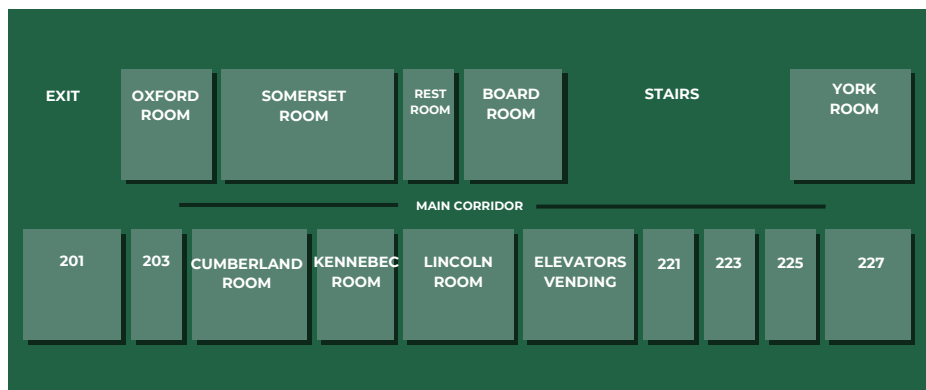

EVENTS AT HOLIDAY INN PORTLAND - BY THE BAY

LOBBY & CONVENTION HALL LEVEL

CASCO BAY EXHIBIT HALL

G-3 LEVEL

12,500 SF OF EXHIBIT SPACE

2nd FLOOR FUNCTION ROOMS

State of Maine Grand Ballroom Highlights:

FUNCTION ROOMS	ROOM DIMENSIONS			ROOM CAPACITY (# PEOPLE)				
	Size	SF	Ceiling	Rounds	Theater	Class Room	Crescent Rounds	Hollow Square
State of Maine	70' x 152'	10,968	14'	600	1200	600	420	N/A
Connecticut	35' x 35'	1,225	14'	40	80	50	30	30
Rhode Island	35' x 35'	1,225	14'	40	80	50	30	30
Connecticut / Rhode Island	35' x 70'	2,450	14'	100	200	100	60	54
Vermont	50' x 70'	3,500	14'	200	400	200	120	60
New Hampshire	50' x 70'	3,500	14'	200	400	200	120	60
Massachusetts		1,248	14'	72	125	50	42	30
Cumberland	24' x 52'	432	8'	32	60	24	24	24
Kennebec	18' x 24'	432	8'	32	60	24	24	24
Lincoln	18' x 24'	432	8'	32	60	24	24	24
Oxford	20' x 25'	500	8'	32	65	24	24	24
Somerset	20' x 36'	720	8'	40	85	24	36	30
York	22' x 24'	528	8'	32	60	24	24	20
Board Room	16' x 24'	384	8'					

ACCOMODATES 8-10 PEOPLE

Cumberland, Kennebec & Lincoln can be combined; Oxford & Somerset can be combined.

CONTACT US

30,000 sq. ft. of flexible meeting space including a highly functional 12,500 SF exhibit hall.