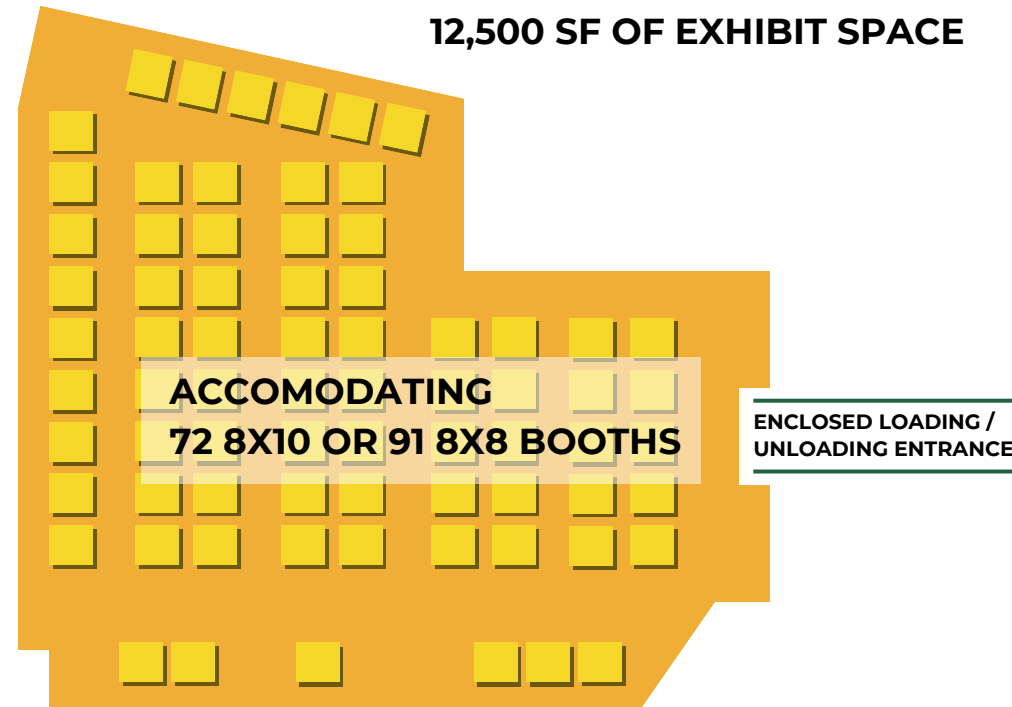

EVENTS AT HOLIDAY INN PORTLAND - BY THE BAY

LOBBY & CONVENTION HALL LEVEL

CASCO BAY EXHIBIT HALL

G-3 LEVEL

12,500 SF OF EXHIBIT SPACE

2nd FLOOR FUNCTION ROOMS

State of Maine Grand Ballroom Highlights:

FUNCTION ROOMS	ROOM DIMENSIONS			ROOM CAPACITY (# PEOPLE)				
	Size	SF	Ceiling	Rounds	Theater	Class Room	Crescent Rounds	Hollow Square
State of Maine	70' x 152'	10,968	14'	600	1200	600	420	N/A
Connecticut	35' x 35'	1,225	14'	40	80	50	30	30
Rhode Island	35' x 35'	1,225	14'	40	80	50	30	30
Connecticut / Rhode Island	35' x 70'	2,450	14'	100	200	100	60	54
Vermont	50' x 70'	3,500	14'	200	400	200	120	60
New Hampshire	50' x 70'	3,500	14'	200	400	200	120	60
Massachusetts		1,248	14'	72	125	50	42	30
Cumberland	24' x 52'	432	8'	32	60	24	24	24
Kennebec	18' x 24'	432	8'	32	60	24	24	24
Lincoln	18' x 24'	432	8'	32	60	24	24	24
Oxford	20' x 25'	500	8'	32	65	24	24	24
Somerset	20' x 36'	720	8'	40	85	24	36	30
York	22' x 24'	528	8'	32	60	24	24	20
Board Room	16' x 24'	384	8'					

ACCOMODATES 8-10 PEOPLE

Cumberland, Kennebec & Lincoln can be combined; Oxford & Somerset can be combined.

CONTACT US

30,000 sq. ft. of flexible meeting space including a highly functional 12,500 SF exhibit hall.