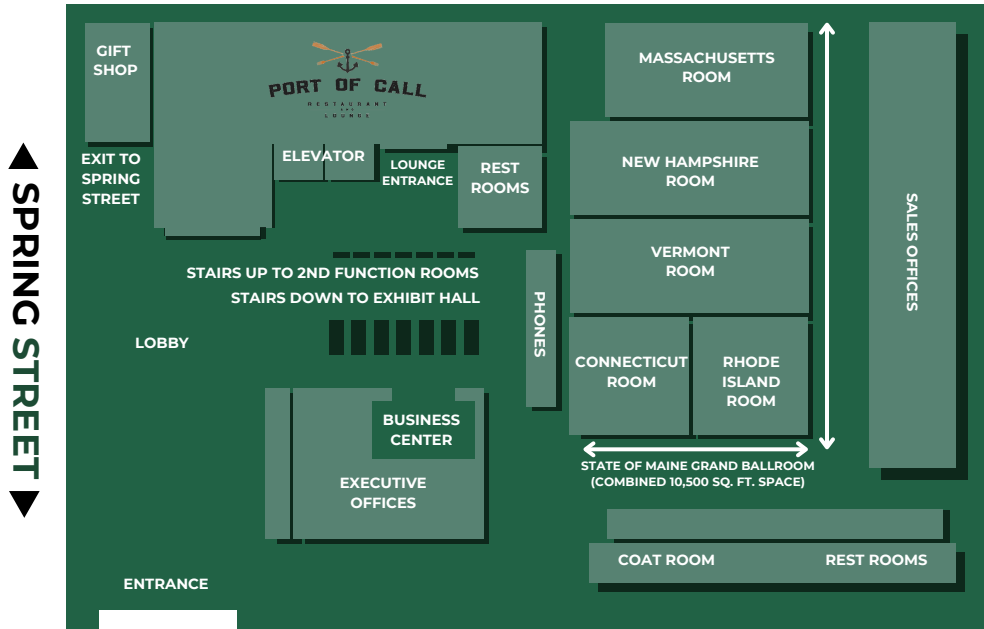

EVENTS AT HOLIDAY INN PORTLAND - BY THE BAY

LOBBY & CONVENTION HALL LEVEL

CASCO BAY EXHIBIT HALL

G-3 LEVEL

12,500 SF OF EXHIBIT SPACE

2nd FLOOR FUNCTION ROOMS

State of Maine Grand Ballroom Highlights:

FUNCTION ROOMS	ROOM DIMENSIONS			ROOM CAPACITY (# PEOPLE)				
	Size	SF	Ceiling	Rounds	Theater	Class Room	Crescent Rounds	Hollow Square
State of Maine	70' x 152'	10,968	14'	600	1200	600	420	N/A
Connecticut	35' x 35'	1,225	14'	40	80	50	30	30
Rhode Island	35' x 35'	1,225	14'	40	80	50	30	30
Connecticut / Rhode Island	35' x 70'	2,450	14'	100	200	100	60	54
Vermont	50' x 70'	3,500	14'	200	400	200	120	60
New Hampshire	50' x 70'	3,500	14'	200	400	200	120	60
Massachusetts		1,248	14'	72	125	50	42	30
Cumberland	24' x 52'	432	8'	32	60	24	24	24
Kennebec	18' x 24'	432	8'	32	60	24	24	24
Lincoln	18' x 24'	432	8'	32	60	24	24	24
Oxford	20' x 25'	500	8'	32	65	24	24	24
Somerset	20' x 36'	720	8'	40	85	24	36	30
York	22' x 24'	528	8'	32	60	24	24	20
Board Room	16' x 24'	384	8'					

ACCOMODATES 8-10 PEOPLE

Cumberland, Kennebec & Lincoln can be combined; Oxford & Somerset can be combined.

CONTACT US

30,000 sq. ft. of flexible meeting space including a highly functional 12,500 SF exhibit hall.